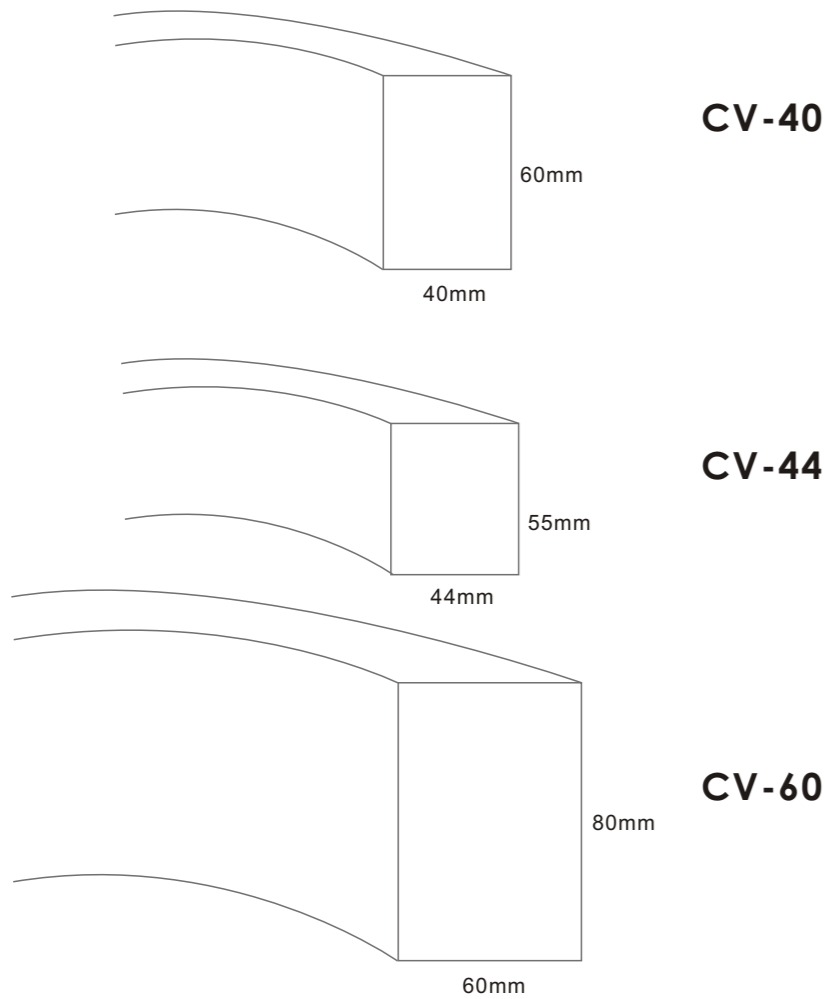

FLEXIBLE DIFFUSER ,25M/ROLL

MORE THAN PERFECT!

Art and imaginative

Curve system is a amazing system, the flexible design can make it be bent into any curves, there are three kinds of profiles for option, also,opal diffuser and micro-prismatic diffuser for choice. the light direction can be direction ,and direction& indirection. Curve system can make whatever you imagine.

Model	CV40-450	CV40-640	CV40-900	CV40-1200
picture				
Size	W40XH60XD450mm	W40XH60XD640mm	W40XH60XD900mm	W40XH60XD1200mm
Wattage	10W	15W	25W	35W

Model	CV44-450	CV44-640	CV44-900	CV44-1200
picture				
Size	W44XH55XD450mm	W44XH55XD640mm	W44XH55XD900mm	W44XH55XD1200mm
Wattage	10W	15W	25W	35W

Model	CV60-450	CV60-640	CV60-900	CV60-1200
picture				
Size	W60XH80XD450mm	W60XH80XD640mm	W60XH80XD900mm	W60XH80XD1200mm
Wattage	20W	30W	40W	60W

Customize circle as you want

Except the standard circle, we are also able to customize the circle as you want ,you only need to let us know the diameter for you,we will be responsible the rest.

X = Customized diameter which you want

Shape it as you want

Thanks to the flexible design, the curve system can make the shapes whatever you imagine. What you need to do is providing the CAD drawing of the shape you want, or provide us the space drawing, we design the shapes for you