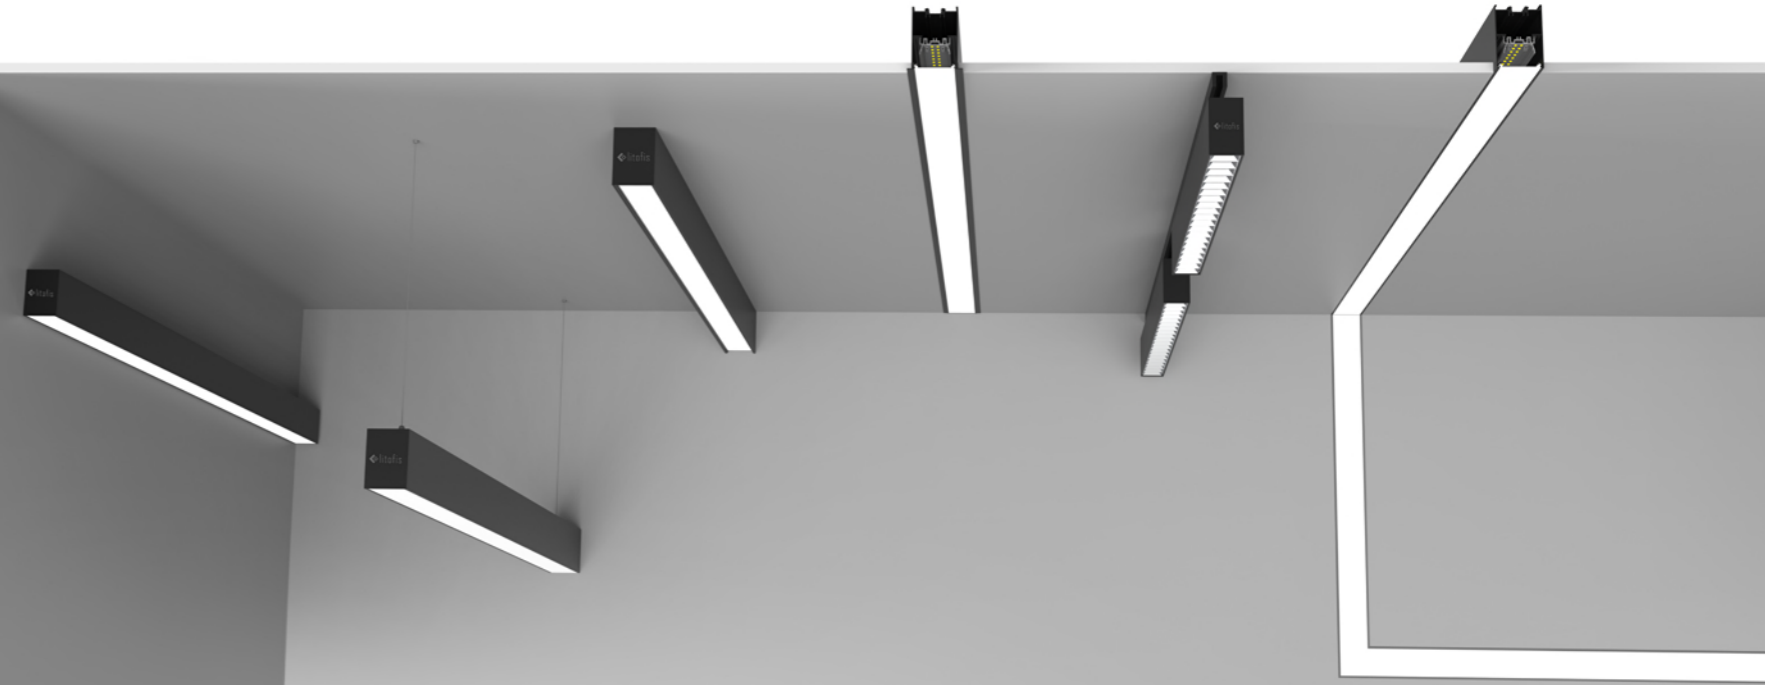

Art and imaginative
Curve system

UNLIMITED CONTROL

Full range installation ways

Suspended

Surface mounted

Trimless recessed

Micro-prismatic diffuser

Opal diffuser

FLEXIBLE DIFFUSER ,25M/ROLL

MORE THAN PERFECT!

Art and imaginative

Curve system is a amazing system, the flexible design can make it be bent into any curves, there are three kinds of profiles for option, also,opal diffuser and micro-prismatic diffuser for choice. the light direction can be direction ,and direction& indirection. Curve system can make whatever you imagine.

Options

Mounting

Color

Optics

Control

Standard Circle

We prepare the standard circle for each profile, moreover, for make the circle perfect ,each standard circle is with a complete diffuser , the whole light is without any combination, so they are more than perfect !

Model	CV60-450	CV60-640	CV60-900	CV60-1200
picture				
Size	W60XH80XD450mm	W60XH80XD640mm	W60XH80XD900mm	W60XH80XD1200mm
Wattage	20W	30W	40W	60W

Customize circle as you want

Except the standard circle, we are also able to customize the circle as you want ,you only need to let us know the diameter for you,we will be responsible the rest.