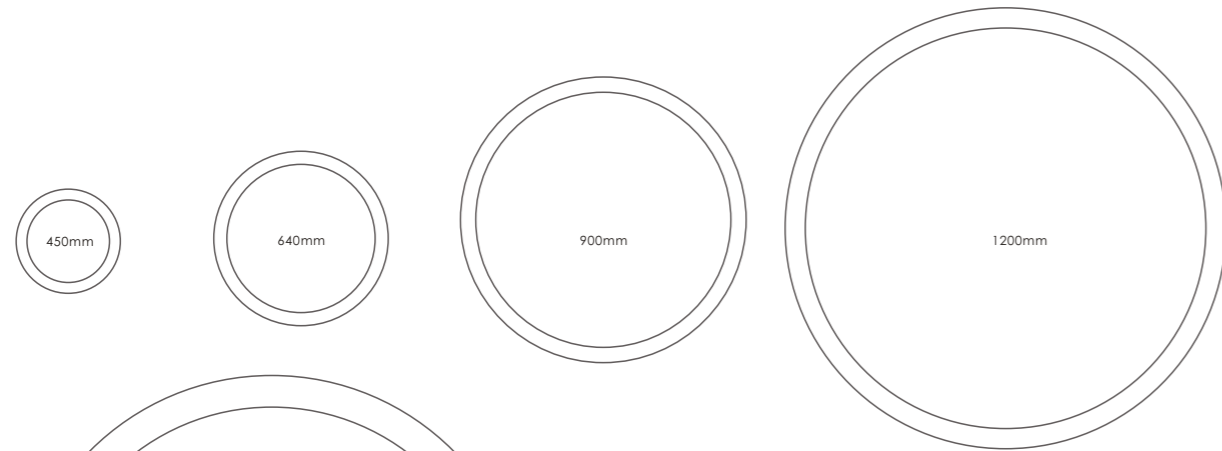

FLEXIBLE DIFFUSER ,25M/ROLL

MORE THAN PERFECT!

Art and imaginative

Curve system is a amazing system, the flexible design can make it be bent into any curves, there are three kinds of profiles for option, also,opal diffuser and micro-prismatic diffuser for choice. the light direction can be direction ,and direction& indirection. Curve system can make whatever you imagine.

Model	CV40-450	CV40-640	CV40-900	CV40-1200
picture				
Size	W40XH60XD450mm	W40XH60XD640mm	W40XH60XD900mm	W40XH60XD1200mm
Wattage	10W	15W	25W	35W

Model	CV44-450	CV44-640	CV44-900	CV44-1200
picture				
Size	W44XH55XD450mm	W44XH55XD640mm	W44XH55XD900mm	W44XH55XD1200mm
Wattage	10W	15W	25W	35W

Model	CV60-450	CV60-640	CV60-900	CV60-1200
picture				
Size	W60XH80XD450mm	W60XH80XD640mm	W60XH80XD900mm	W60XH80XD1200mm
Wattage	20W	30W	40W	60W

Customize circle as you want

Except the standard circle, we are also able to customize the circle as you want ,you only need to let us know the diameter for you,we will be responsible the rest.

X = Customized diameter which you want

Shape it as you want

Thanks to the flexible design, the curve system can make the shapes whatever you imagine. What you need to do is providing the CAD drawing of the shape you want, or provide us the space drawing, we design the shapes for you